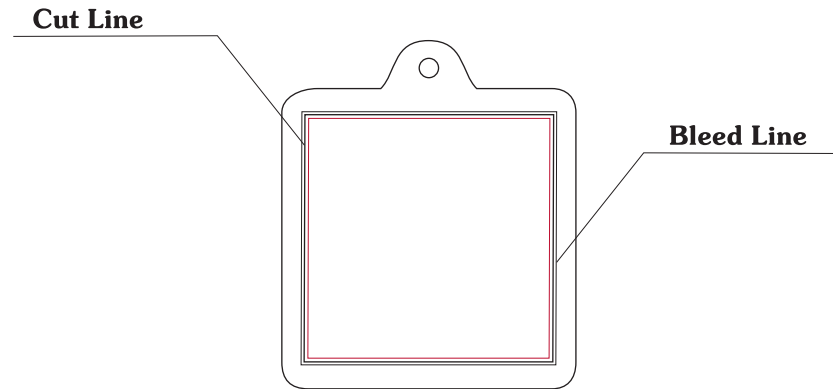

**Artwork Requirements:** Vector Art or CMYK Bitmap Art that is at least 300dpi at final print size. A paid color match isn't available on this product.

**Imprint Area Dimensions:** 1 5/16" w x 1 5/16"h. A small bleed is needed as shown below.

**SIDE 1**

**SIDE 2**